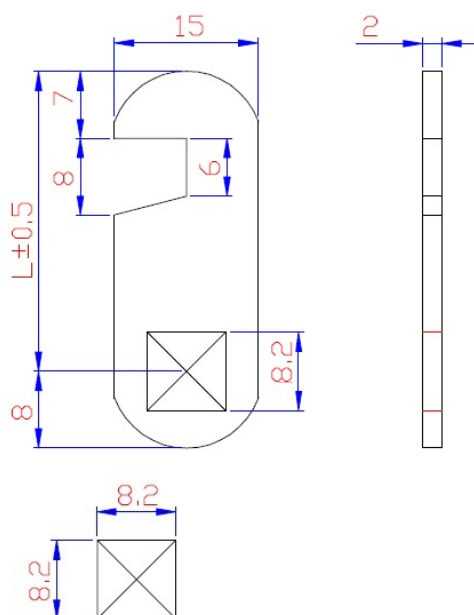

PRODUCT SHEET

Description:

Cam No. A08 F/1900 & 5250 Series, Straight Hook Cam C/E 30mm

Item number:

14.04.708-0

Units	Box	Carton	HS Code	Barcode
Pcs.	1	400	8301600090	 5704866454254

CODE	L
A07	25
A08	30
A09	40
A10	50